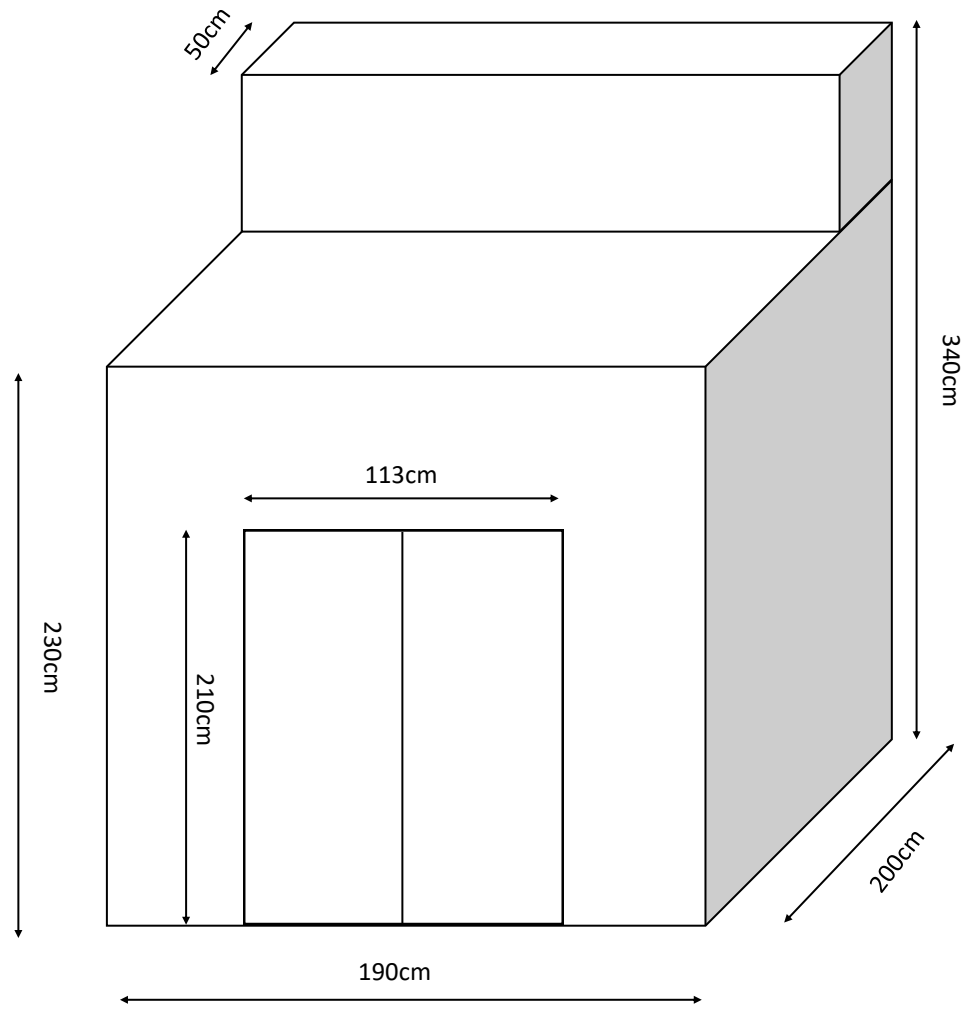

EUREKA

Goods Lift Dimensions

(1800kg load limit)

EUREKA

Goods Lift Dimensions

(1800kg load limit)

Birds Eye View

Side View