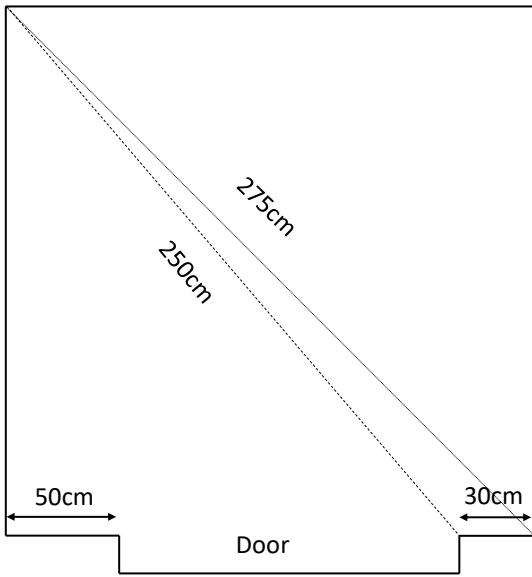

EUREKA

Goods Lift Dimensions

(1800kg load limit)

EUREKA

Goods Lift Dimensions

(1800kg load limit)

Birds Eye View

Side View