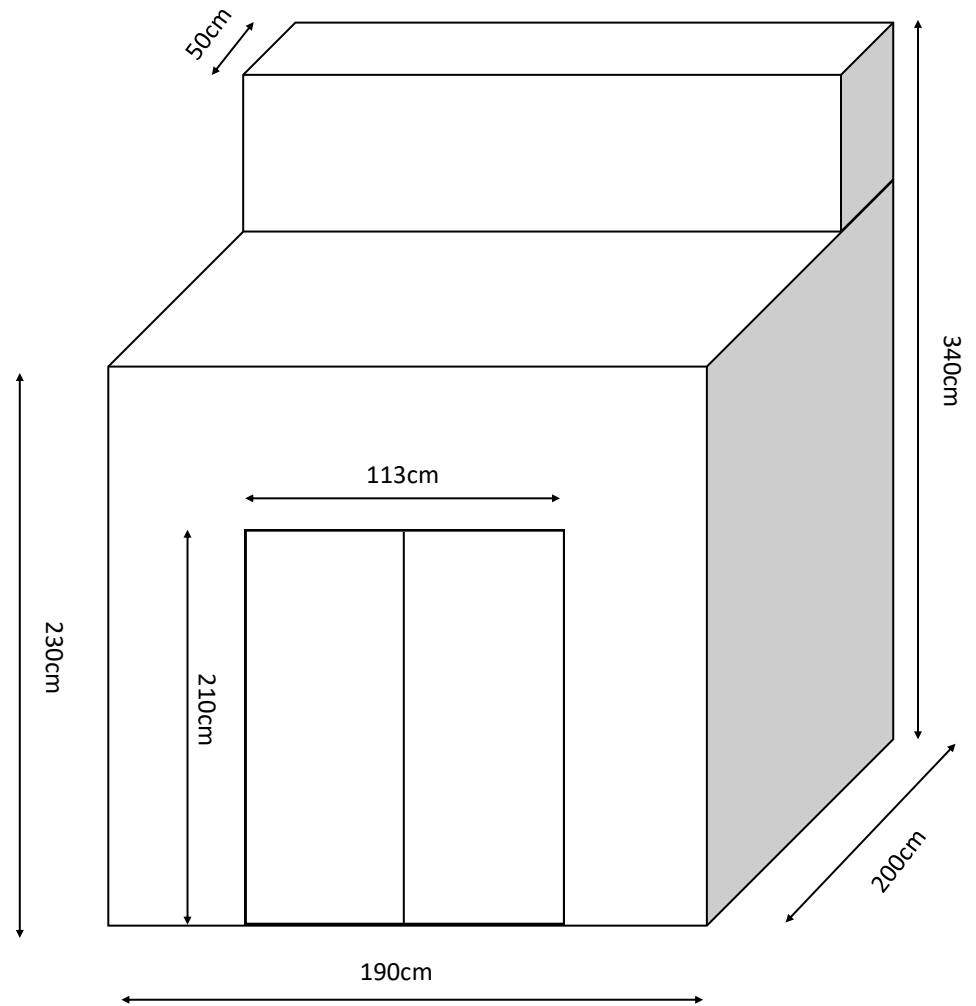

EUREKA

Goods Lift Dimensions

(1800kg load limit)

EUREKA

Goods Lift Dimensions

(1800kg load limit)

Birds Eye View

Side View